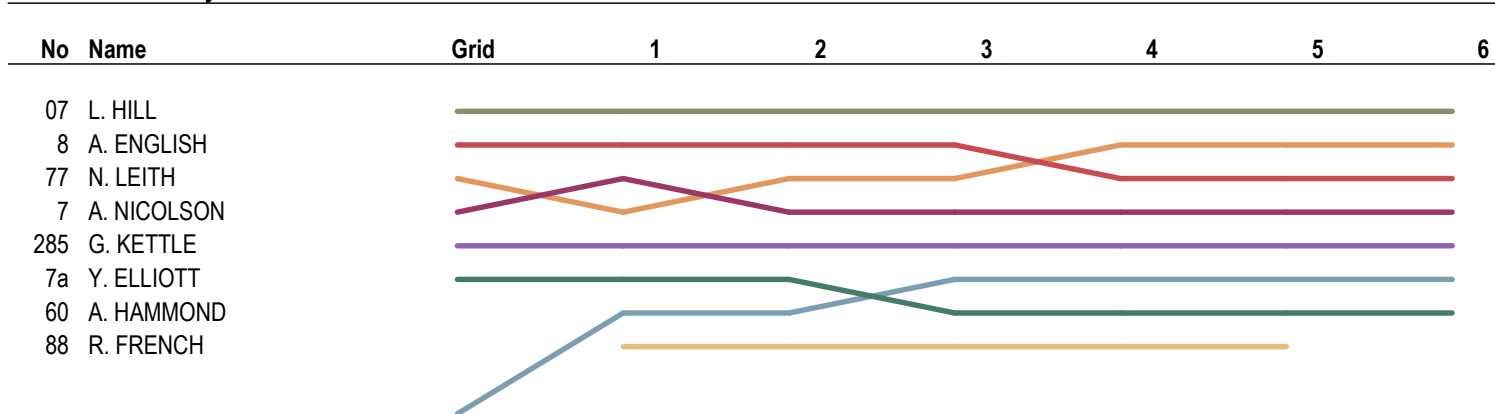

LAP CHART

The results are provisional until the end of the time limit for protests and appeals.

Chief Timekeeper - Jake Skate

Clerk of Course - Alistair Kinsella

COMPUTIME RACE TIMING SYSTEMS PTY LTD

9 Timber Lane, Glen Waverley Vic 3150. Ph: (03) 9803-7110
www.computime.com.au jake@computime.com.au